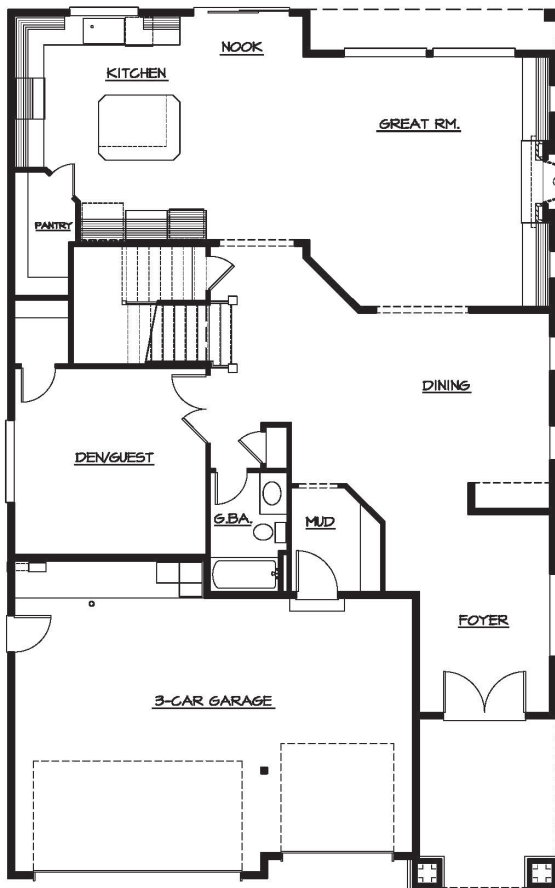

WILLIAM E. BUCHAN, INC.
 2630 116th Avenue NE
 Suite 100
 Bellevue, WA 98004

www.buchanhomes.com

lot 02 : Florentia

square feet: **3,722**
 lot size: **5,909**
 bedrooms: **4**

bathrooms: **4**
 garage: **3 Car Garage**
 other: **Den & Bonus**

Front Elevation

Main Floor

Upper Floor

NOTHING CONTAINED HEREIN SHALL BE DEEMED TO BE A WARRANTY OF THE ACCURACY OF THE INFORMATION SET FORTH, AND SUCH INFORMATION IS SUBJECT TO CHANGE WITHOUT NOTICE. ©2016 WILLIAM E. BUCHAN, INC.