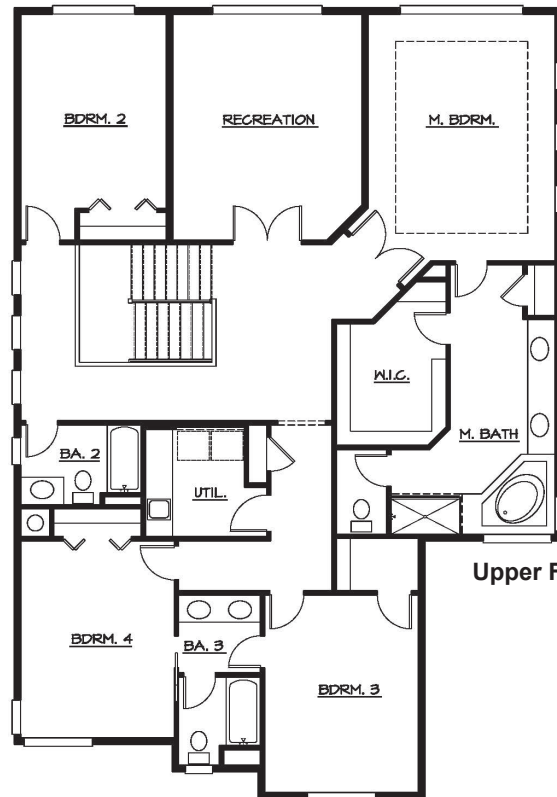

WILLIAM E. BUCHAN, INC.
 2630 116th Avenue NE
 Suite 100
 Bellevue, WA 98004

www.buchanhomes.com

lot 02 : Florentia

square feet: **3,722**
 lot size: **5,909**
 bedrooms: **4**

bathrooms: **4**
 garage: **3 Car Garage**
 other: **Den & Bonus**

Front Elevation

Main Floor

Upper Floor

NOTHING CONTAINED HEREIN SHALL BE DEEMED TO BE A WARRANTY OF THE ACCURACY OF THE INFORMATION SET FORTH, AND SUCH INFORMATION IS SUBJECT TO CHANGE WITHOUT NOTICE. ©2016 WILLIAM E. BUCHAN, INC.