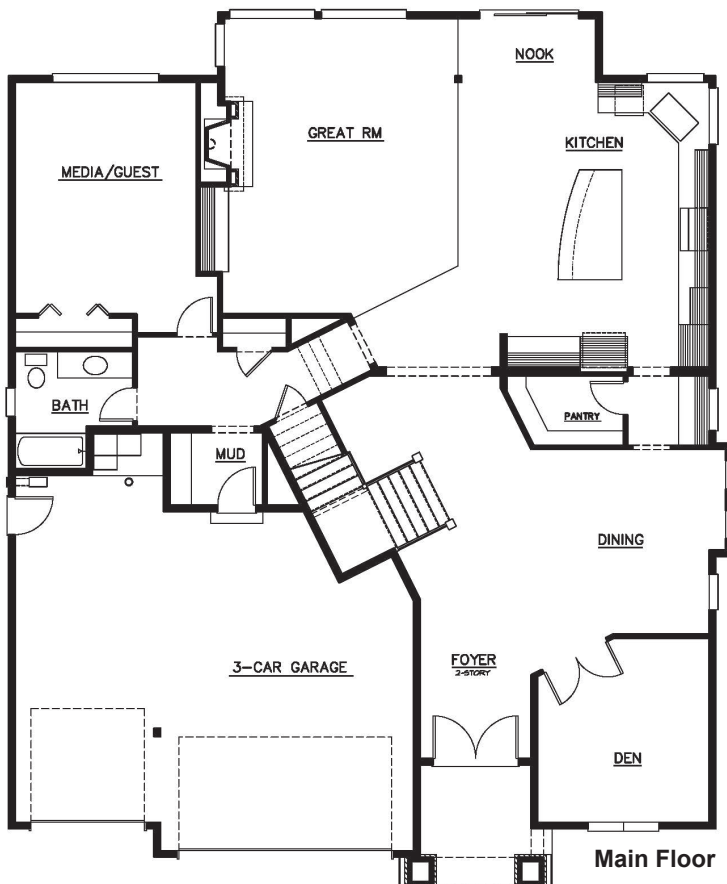

WILLIAM E. BUCHAN, INC.
 2630 116th Avenue NE
 Suite 100
 Bellevue, WA 98004

www.buchanhomes.com

lot 25 : Newton

square feet: 4,125
 lot size: 8,611
 bedrooms: 4

bathrooms: 4
 garage: 3 Car Garage
 other: Den, Bonus & Media

Front Elevation

NOTHING CONTAINED HEREIN SHALL BE DEEMED TO BE A WARRANTY OF THE ACCURACY OF THE INFORMATION SET FORTH, AND SUCH INFORMATION IS SUBJECT TO CHANGE WITHOUT NOTICE. ©2016 WILLIAM E. BUCHAN, INC.