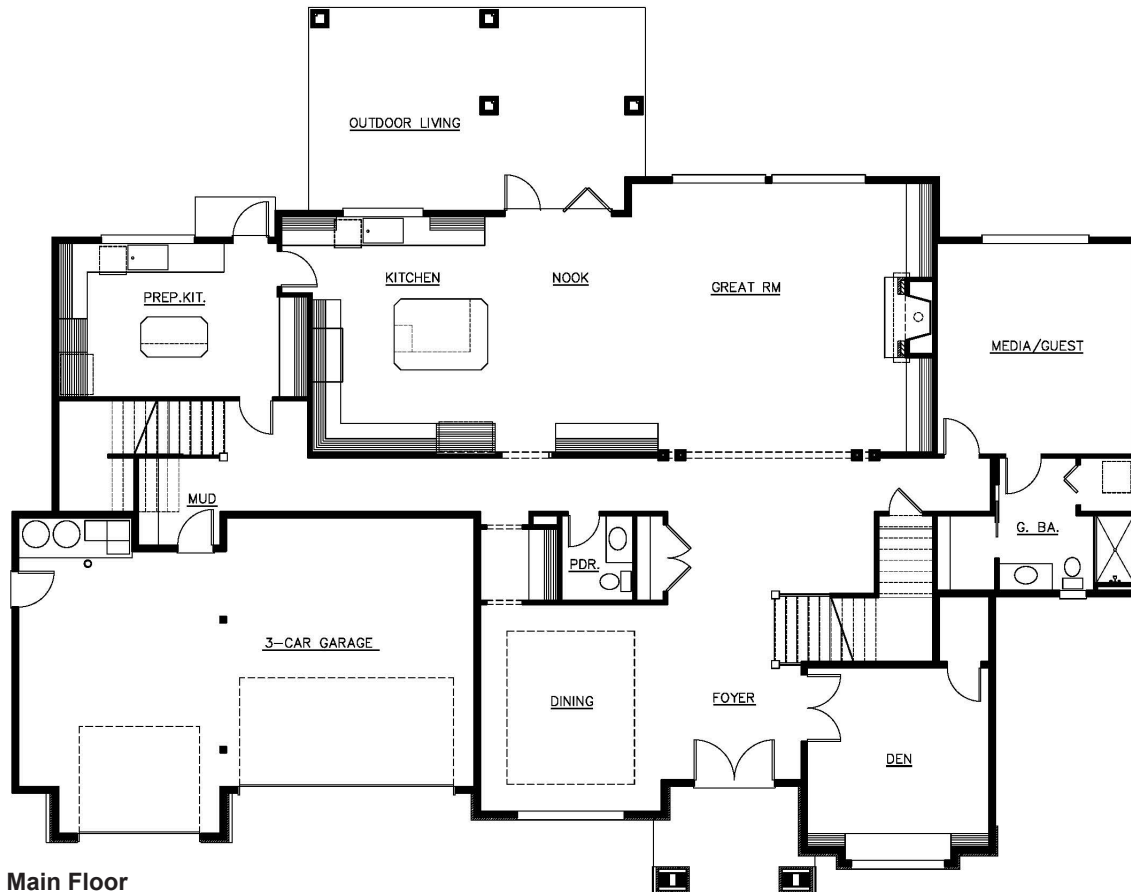

**WILLIAM E. BUCHAN, INC.**  
2630 116th Avenue NE  
Suite 100  
Bellevue, WA 98004

[www.buchanhomes.com](http://www.buchanhomes.com)

# Shenandoah

square feet: **5,548**  
lot size: **16,200**  
bedrooms: **5**

bathrooms: **5.5**  
garage: **3 Car Garage**  
other: **Den & Bonus Room**

Front Elevation

Main Floor

NOTHING CONTAINED HEREIN SHALL BE DEEMED TO BE A WARRANTY OF THE ACCURACY OF THE INFORMATION SET FORTH, AND SUCH INFORMATION IS SUBJECT TO CHANGE WITHOUT NOTICE. ©2018 WILLIAM E. BUCHAN, INC.

## Shenandoah

square feet: **5,548**  
lot size: **16,200**  
bedrooms: **5**

bathrooms: **5.5**  
garage: **3 Car Garage**  
other: **Den & Bonus Room**