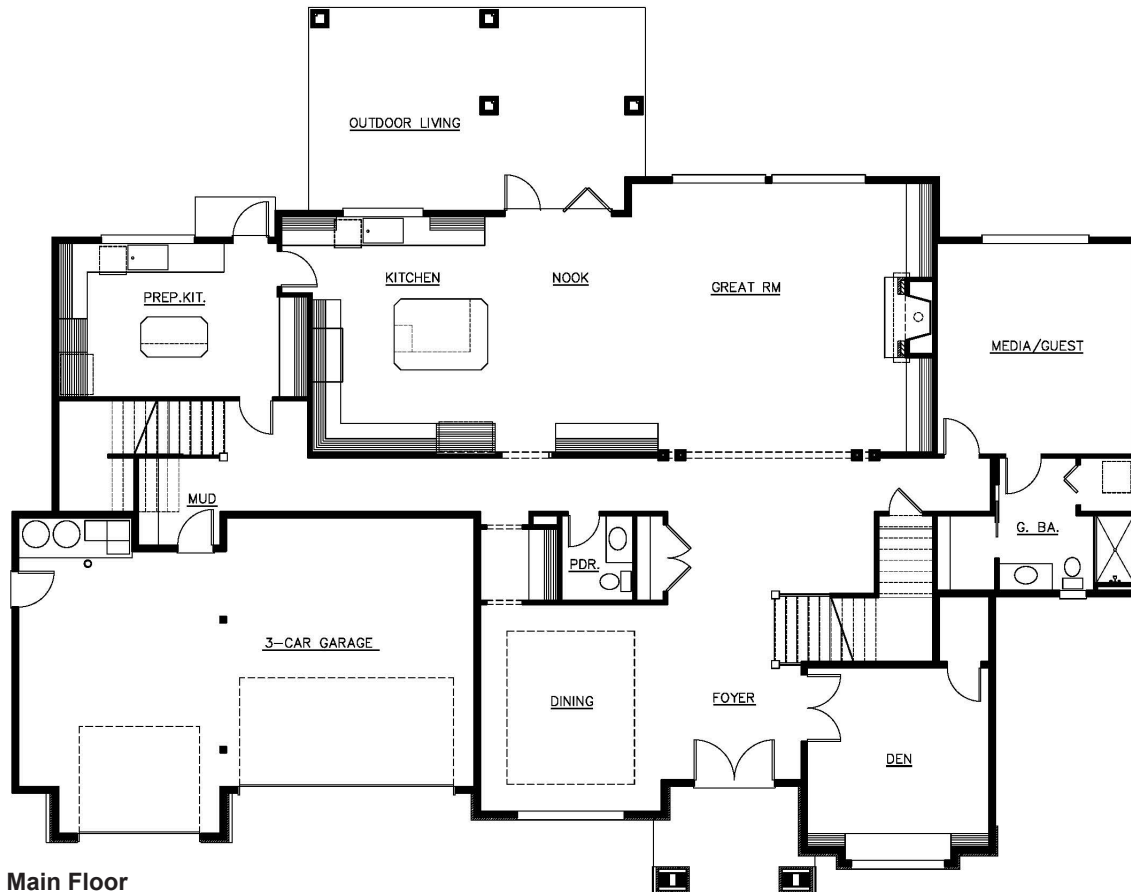

WILLIAM E. BUCHAN, INC.
2630 116th Avenue NE
Suite 100
Bellevue, WA 98004

www.buchanhomes.com

Shenandoah

square feet: **5,548**
bedrooms: **4**
bathrooms: **5.5**

garage: **3 Car Garage**
other: **Den, Media & Bonus Room**

Front Elevation

Main Floor

NOTHING CONTAINED HEREIN SHALL BE DEEMED TO BE A WARRANTY OF THE ACCURACY OF THE INFORMATION SET FORTH, AND SUCH INFORMATION IS SUBJECT TO CHANGE WITHOUT NOTICE. ©2017 WILLIAM E. BUCHAN, INC.

for more information contact **Susan T. Jones (425) 922-9990**

WILLIAM E. BUCHAN, INC.
2630 116th Avenue NE
Suite 100
Bellevue, WA 98004

www.buchanhomes.com

Shenandoah

square feet: **5,548**
bedrooms: **4**
bathrooms: **5.5**

garage: **3 Car Garage**
other: **Den, Media & Bonus Room**

Upper Floor