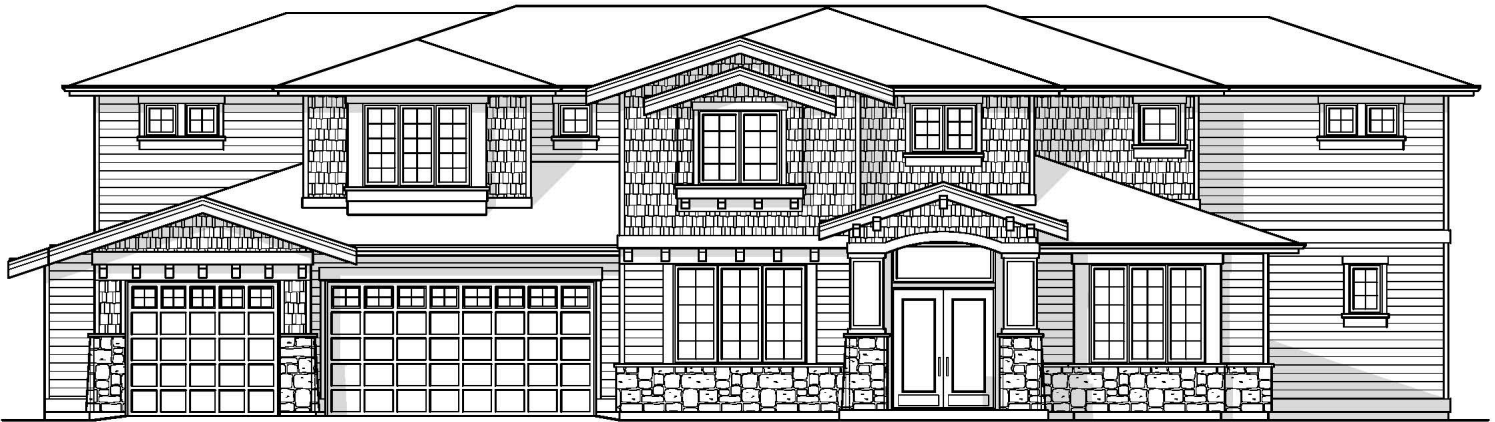

**WILLIAM E. BUCHAN, INC.**  
2630 116th Avenue NE  
Suite 100  
Bellevue, WA 98004

[www.buchanhomes.com](http://www.buchanhomes.com)

# Shenandoah

square feet: **5,548**  
lot size: **16,200**  
bedrooms: **5**

bathrooms: **5.5**  
garage: **3 Car Garage**  
other: **Den & Bonus Room**

Front Elevation

Main Floor

NOTHING CONTAINED HEREIN SHALL BE DEEMED TO BE A WARRANTY OF THE ACCURACY OF THE INFORMATION SET FORTH, AND SUCH INFORMATION IS SUBJECT TO CHANGE WITHOUT NOTICE. ©2018 WILLIAM E. BUCHAN, INC.

## Shenandoah

square feet: **5,548**  
lot size: **16,200**  
bedrooms: **5**

bathrooms: **5.5**  
garage: **3 Car Garage**  
other: **Den & Bonus Room**