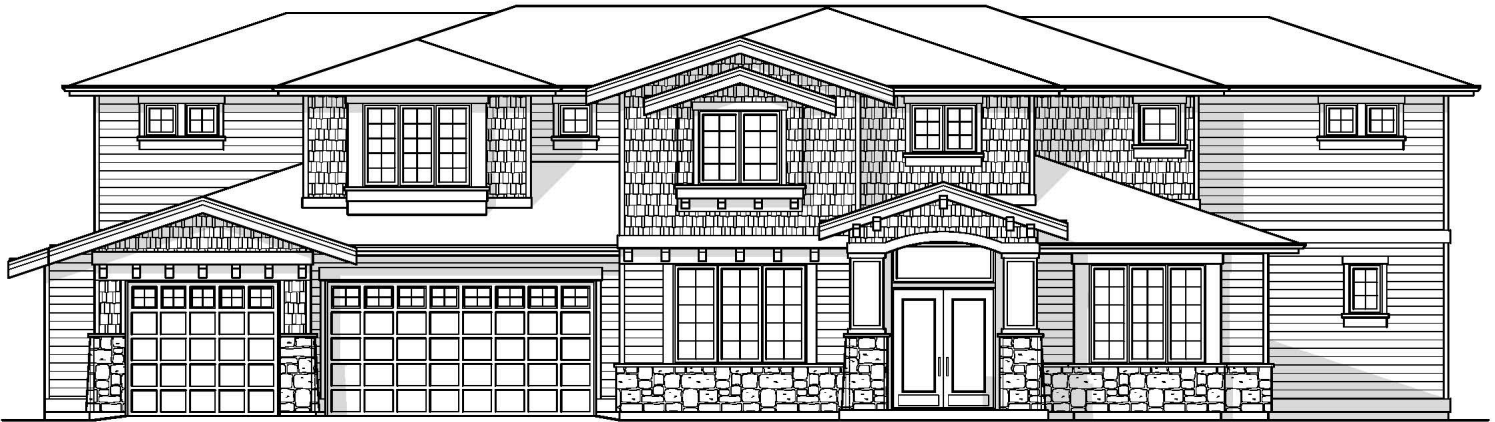

WILLIAM E. BUCHAN, INC.
2630 116th Avenue NE
Suite 100
Bellevue, WA 98004

www.buchanhomes.com

Shenandoah

square feet: **5,548**
bedrooms: **4**
bathrooms: **5.5**

garage: **3 Car Garage**
other: **Den, Media & Bonus Room**

Front Elevation

Main Floor

NOTHING CONTAINED HEREIN SHALL BE DEEMED TO BE A WARRANTY OF THE ACCURACY OF THE INFORMATION SET FORTH, AND SUCH INFORMATION IS SUBJECT TO CHANGE WITHOUT NOTICE. ©2017 WILLIAM E. BUCHAN, INC.

for more information contact **Susan T. Jones (425) 922-9990**

WILLIAM E. BUCHAN, INC.
2630 116th Avenue NE
Suite 100
Bellevue, WA 98004

www.buchanhomes.com

Shenandoah

square feet: **5,548**
bedrooms: **4**
bathrooms: **5.5**