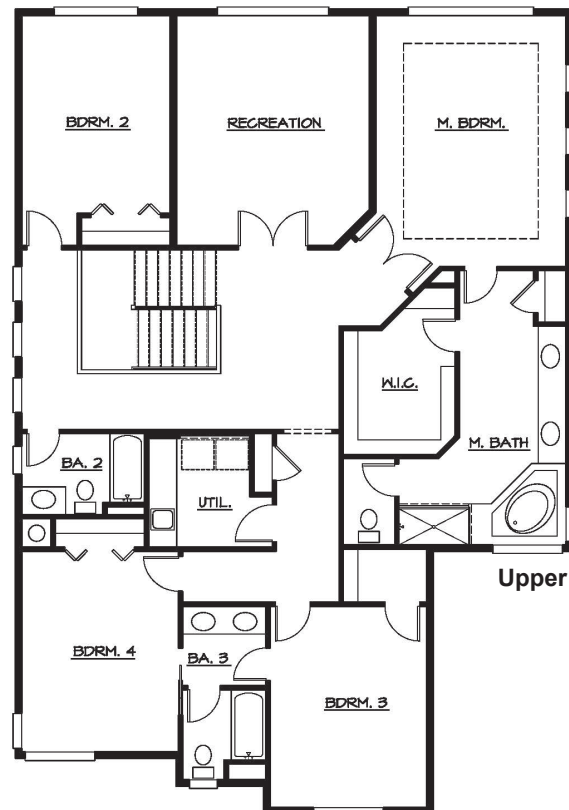

WILLIAM E. BUCHAN, INC.

2630 116th Avenue NE

Suite 100

Bellevue, WA 98004

www.buchanhomes.com

lot 07 : Florentia

square feet: **3,722**

lot size: **6,087**

bedrooms: **4**

bathrooms: **4**

garage: **3 Car Garage**

other: **Den & Bonus**

Front Elevation

Main Floor

Upper Floor

NOTHING CONTAINED HEREIN SHALL BE DEEMED TO BE A WARRANTY OF THE ACCURACY OF THE INFORMATION SET FORTH, AND SUCH INFORMATION IS SUBJECT TO CHANGE WITHOUT NOTICE. ©2018 WILLIAM E. BUCHAN, INC.