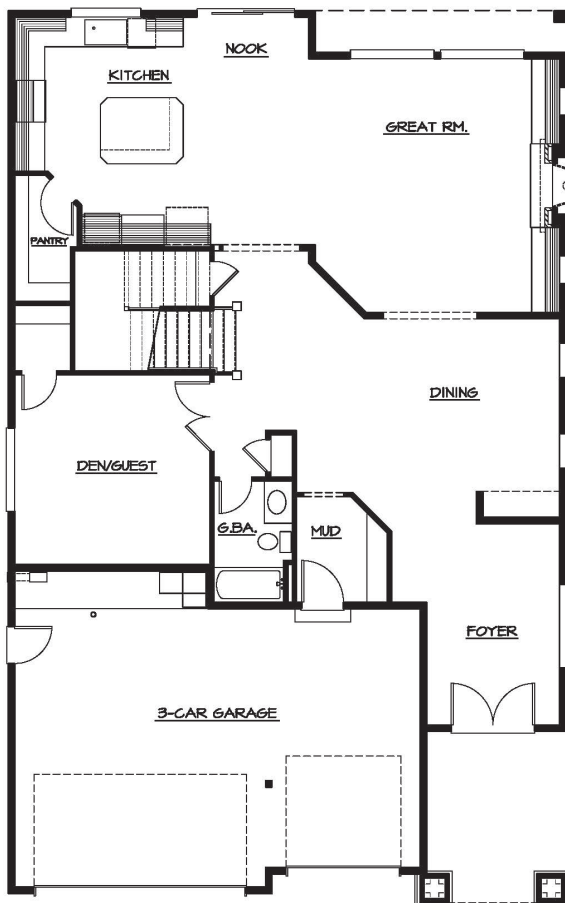

WILLIAM E. BUCHAN, INC.

2630 116th Avenue NE

Suite 100

Bellevue, WA 98004

www.buchanhomes.com

lot 07 : Florentia

square feet: **3,722**

lot size: **6,087**

bedrooms: **4**

bathrooms: **4**

garage: **3 Car Garage**

other: **Den & Bonus**

Front Elevation

Main Floor

Upper Floor

NOTHING CONTAINED HEREIN SHALL BE DEEMED TO BE A WARRANTY OF THE ACCURACY OF THE INFORMATION SET FORTH, AND SUCH INFORMATION IS SUBJECT TO CHANGE WITHOUT NOTICE. ©2018 WILLIAM E. BUCHAN, INC.