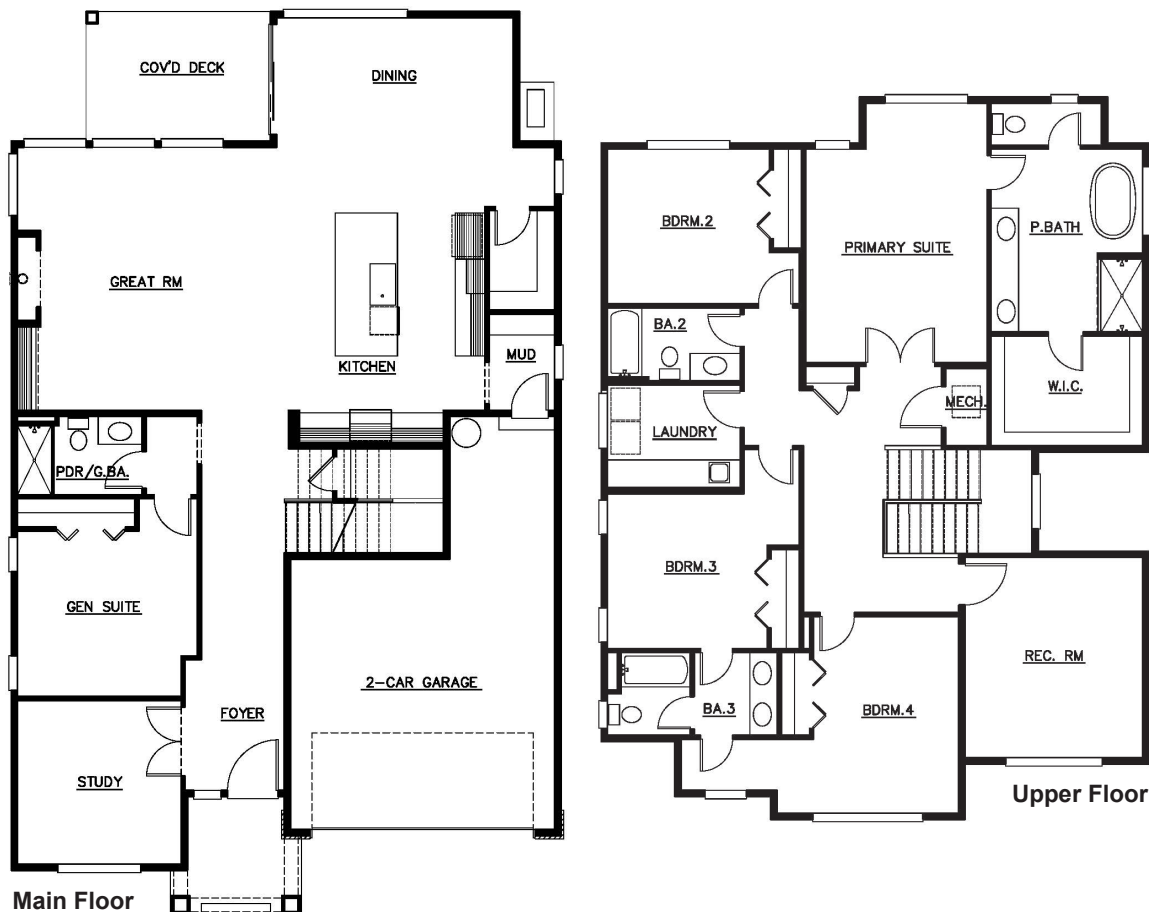

# 1411 : Chelan

square feet: 3,531  
lot size: 5,714  
bedrooms: 5

bathrooms: 4  
garage: 2 Car Garage  
other: Study & Rec Room

WILLIAM E. BUCHAN, INC.  
2630 116th Avenue NE  
Suite 100  
Bellevue, WA 98004

[www.buchanhomes.com](http://www.buchanhomes.com)

Front Elevation

Main Floor

Upper Floor

NOTHING CONTAINED HEREIN SHALL BE DEEMED TO BE A WARRANTY OF THE ACCURACY OF THE INFORMATION SET FORTH, AND SUCH INFORMATION IS SUBJECT TO CHANGE WITHOUT NOTICE. ©2024 WILLIAM E. BUCHAN, INC.