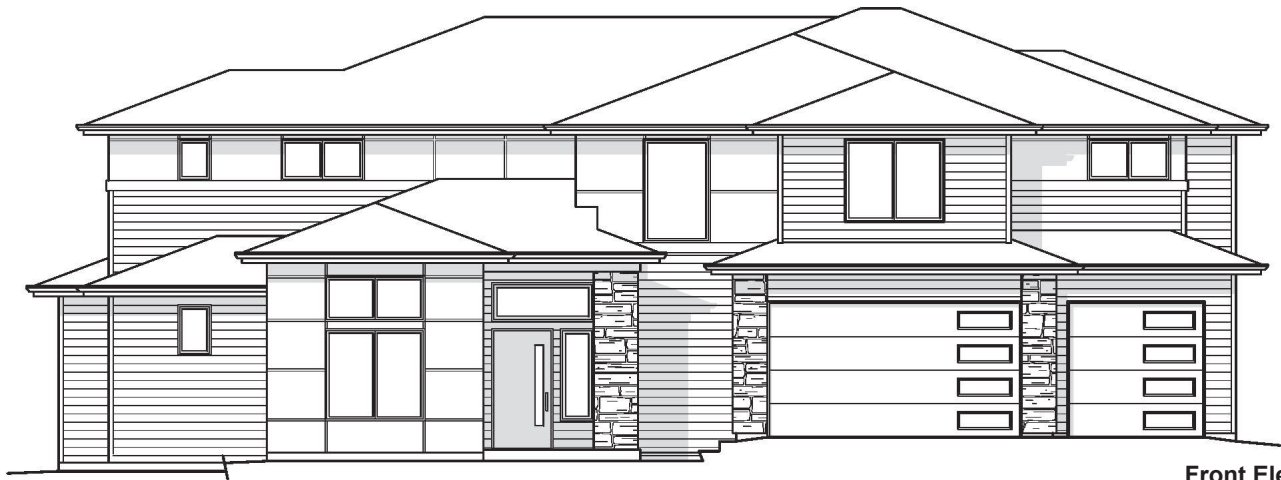

WILLIAM E. BUCHAN, INC.
2630 116th Avenue NE
Suite 100
Bellevue, WA 98004

www.buchanhomes.com

STRATFORD

2611 : Shelburn

square feet: **3,987**
lot size: **20,901**
bedrooms: **5**

bathrooms: **4.5**
garage: **3 Car Garage**
other: **Den & Rec Room**

Front Elevation

Main Floor

WILLIAM E. BUCHAN, INC.
2630 116th Avenue NE
Suite 100
Bellevue, WA 98004

www.buchanhomes.com

STRATFORD

2611 : Shelburn

square feet: **3,987**
lot size: **20,901**
bedrooms: **5**