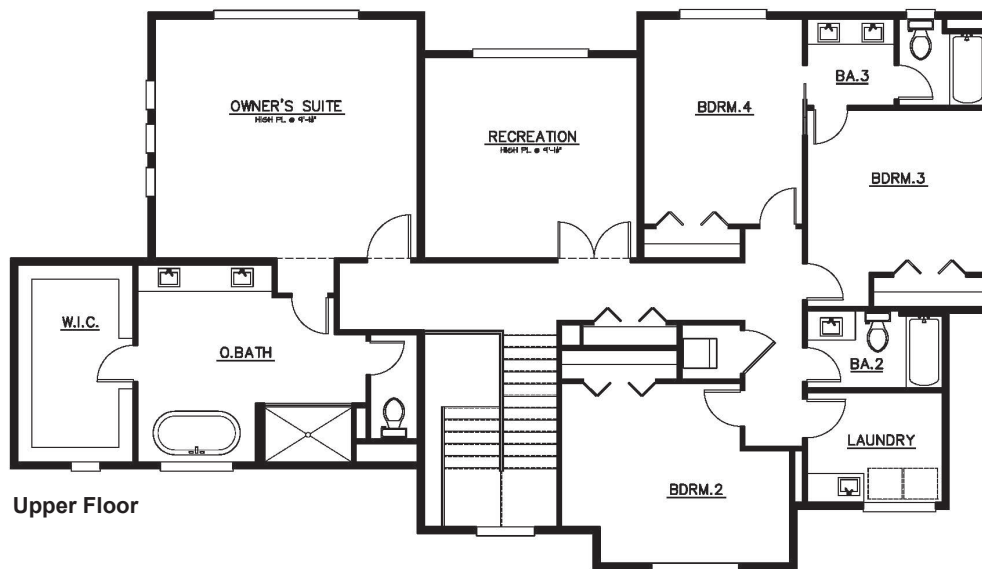

WILLIAM E. BUCHAN, INC.
2630 116th Avenue NE
Suite 100
Bellevue, WA 98004

www.buchanhomes.com

STRATFORD

2611 : Shelburn

square feet: **3,987**
lot size: **20,901**
bedrooms: **5**

bathrooms: **4.5**
garage: **3 Car Garage**
other: **Den & Rec Room**

Front Elevation

Main Floor

WILLIAM E. BUCHAN, INC.
2630 116th Avenue NE
Suite 100
Bellevue, WA 98004

www.buchanhomes.com

STRATFORD

2611 : Shelburn

square feet: **3,987**
lot size: **20,901**
bedrooms: **5**

bathrooms: **4.5**
garage: **3 Car Garage**
other: **Den & Rec Room**

Upper Floor