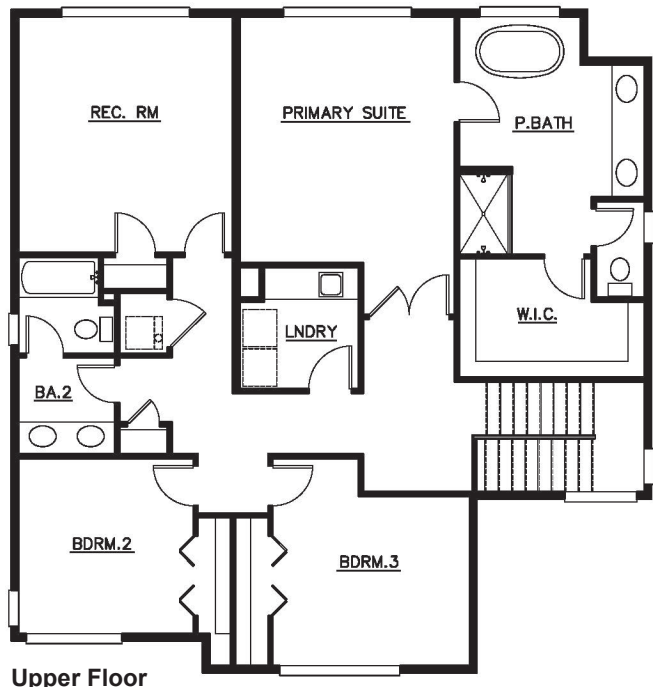

## 7601 : Sayward

square feet: 2,842  
lot size: 4,155  
bedrooms: 4

bathrooms: 3  
garage: 2 Car Garage  
other: Guest & Rec Room

Front Elevation

Main Floor

Upper Floor