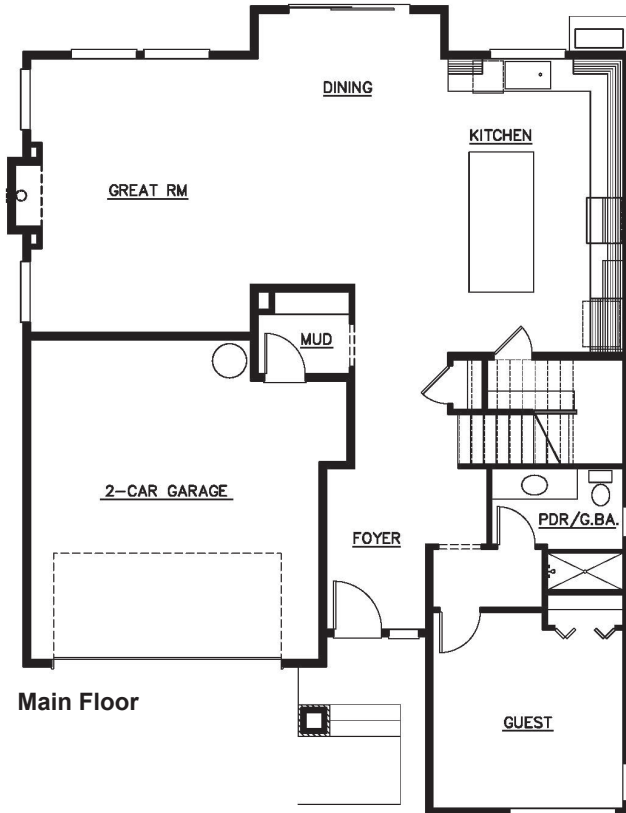

## 7601 : Sayward

square feet: 2,842  
lot size: 4,155  
bedrooms: 4

bathrooms: 3  
garage: 2 Car Garage  
other: Guest & Rec Room

Front Elevation

Main Floor

Upper Floor