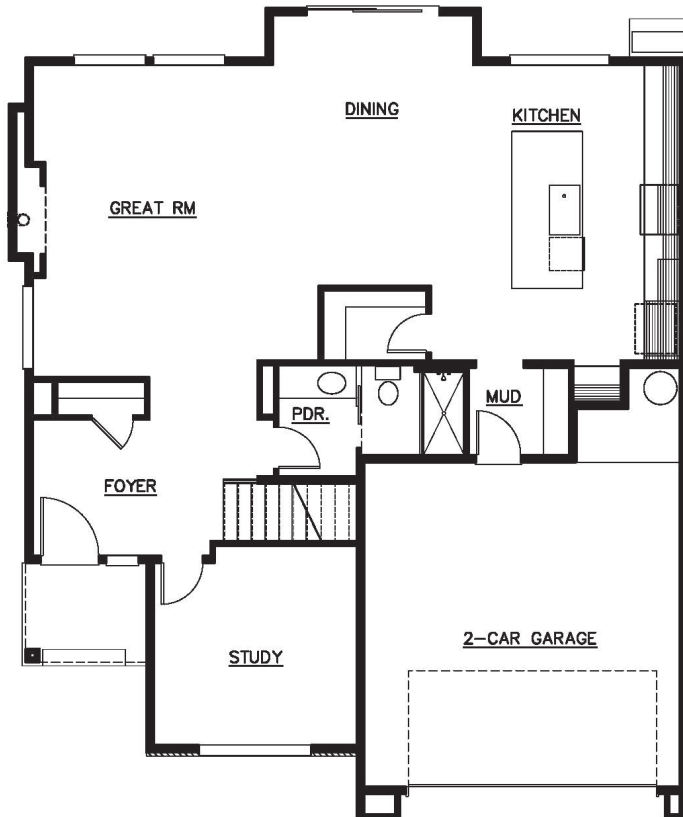

WILLIAM E. BUCHAN, INC.  
2630 116th Avenue NE  
Suite 100  
Bellevue, WA 98004

[www.buchanhomes.com](http://www.buchanhomes.com)

## 7602 : Morton

square feet: 2,758  
lot size: 3,912  
bedrooms: 3

bathrooms: 3  
garage: 2 Car Garage  
other: Study & Rec Room

Front Elevation

Main Floor

Upper Floor