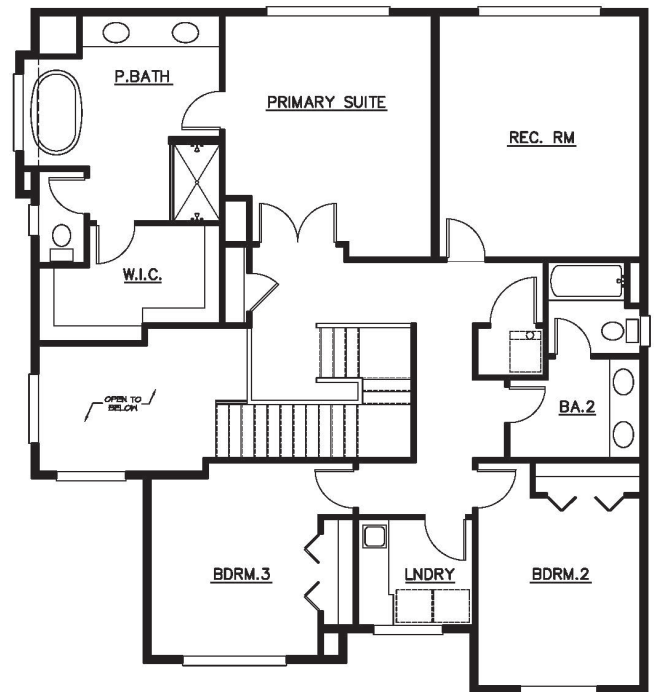

## 7602 : Morton

square feet: 2,758  
lot size: 3,912  
bedrooms: 3

bathrooms: 3  
garage: 2 Car Garage  
other: Study & Rec Room

Front Elevation

Main Floor

Upper Floor