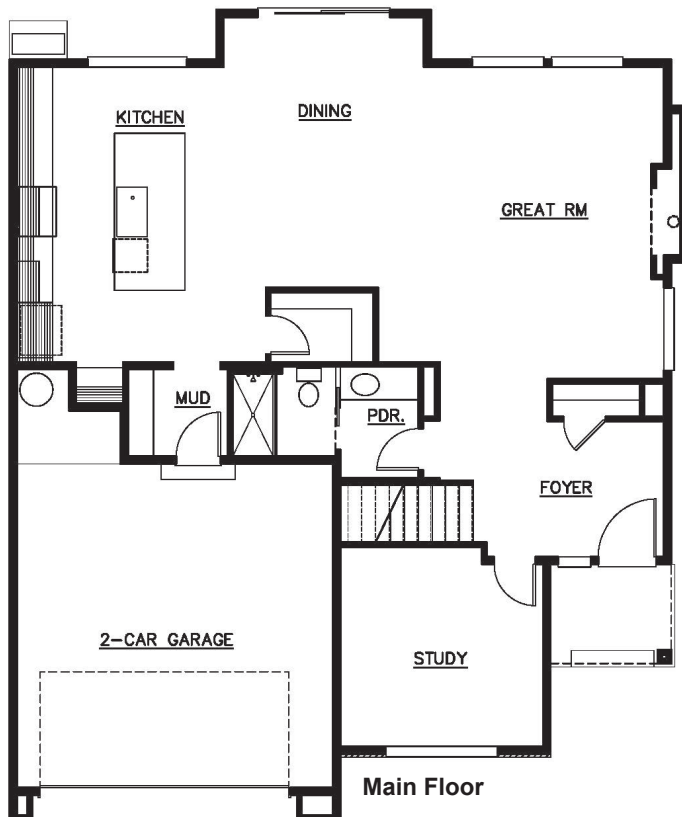

WILLIAM E. BUCHAN, INC.
2630 116th Avenue NE
Suite 100
Bellevue, WA 98004

www.buchanhomes.com

7606 : Morton

square feet: 2,758
lot size: 4,041
bedrooms: 3

bathrooms: 3
garage: 2 Car Garage
other: Study & Rec Room

Front Elevation

NOTHING CONTAINED HEREIN SHALL BE DEEMED TO BE A WARRANTY OF THE ACCURACY OF THE INFORMATION SET FORTH, AND SUCH INFORMATION IS SUBJECT TO CHANGE WITHOUT NOTICE. ©2022 WILLIAM E. BUCHAN, INC.