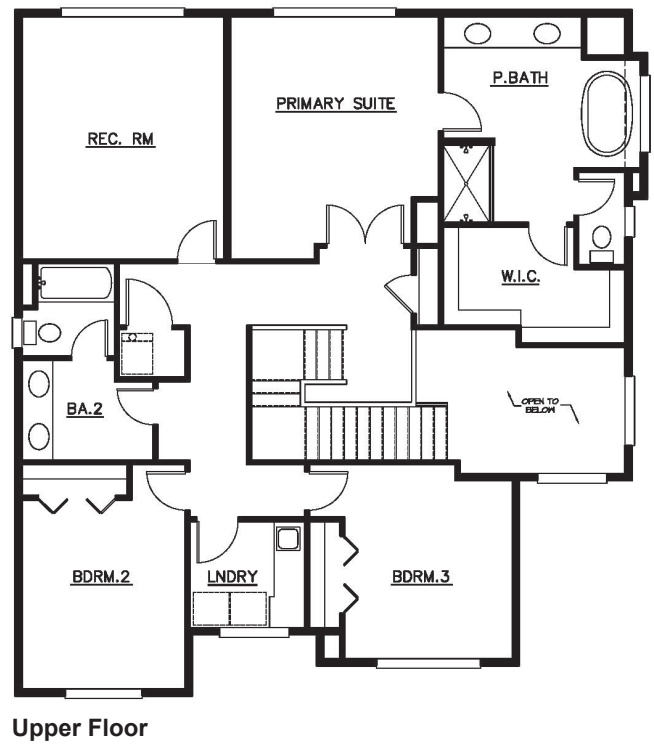

WILLIAM E. BUCHAN, INC.
2630 116th Avenue NE
Suite 100
Bellevue, WA 98004

www.buchanhomes.com

7606 : Morton

square feet: 2,758
lot size: 4,041
bedrooms: 3

bathrooms: 3
garage: 2 Car Garage
other: Study & Rec Room

Front Elevation

NOTHING CONTAINED HEREIN SHALL BE DEEMED TO BE A WARRANTY OF THE ACCURACY OF THE INFORMATION SET FORTH, AND SUCH INFORMATION IS SUBJECT TO CHANGE WITHOUT NOTICE. ©2022 WILLIAM E. BUCHAN, INC.