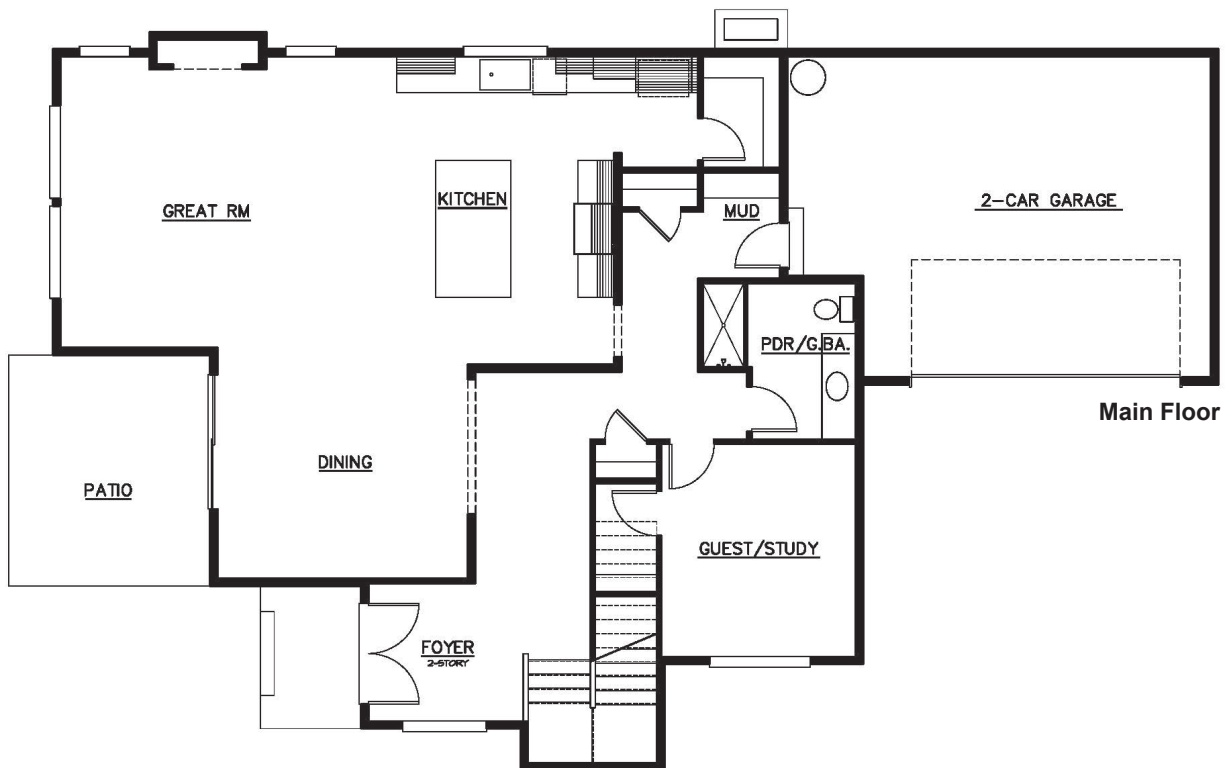

WILLIAM E. BUCHAN, INC.
2630 116th Avenue NE
Suite 100
Bellevue, WA 98004

www.buchanhomes.com

7605 : Pembroke

square feet: 3,264
lot size: 6,000
bedrooms: 4

bathrooms: 3
garage: 2 Car Garage
other: Guest & Rec Room

Front Elevation

WILLIAM E. BUCHAN, INC.
2630 116th Avenue NE
Suite 100
Bellevue, WA 98004

www.buchanhomes.com

7605 : Pembroke

square feet: 3,264
lot size: 6,000
bedrooms: 4

bathrooms: 3
garage: 2 Car Garage
other: Guest & Rec Room